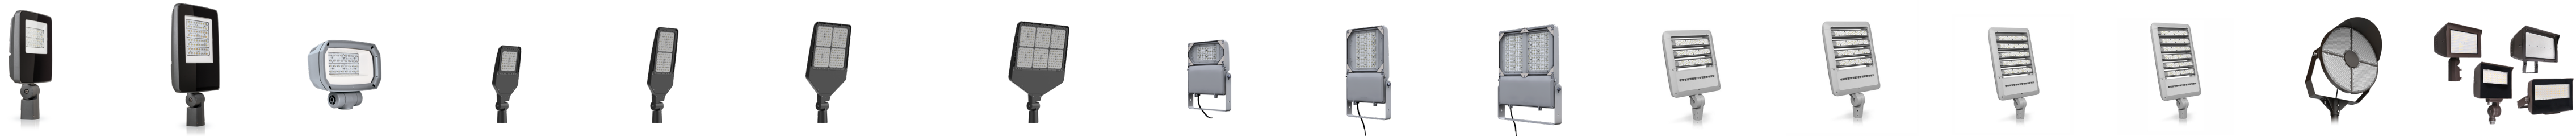

Gardco and Stonco Keene feature multiple floodlights ranging from specification grade to high output. Specialized optics are designed for optimal performance for a range of floodlighting applications. Multiple options and accessories allow you to customize your floodlighting solution.