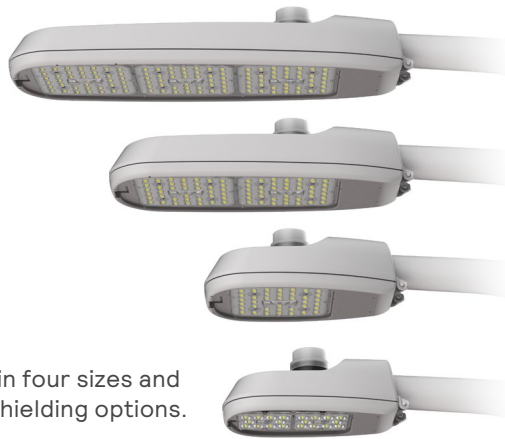

Do more with less

Best industry performance with up to 200 lm/w

- **Up to 78% less energy consumption** than conventional HPS technology*
- **Reduced total cost of ownership** with lower capital investment and lower energy costs

The RoadFocus family was the first D4i certified luminaire in the Cobra Head market!

Features

- Available in four sizes and multiple shielding options.
- Multiple lumen packages with industry leading efficacy.
- Unique and patented design with familiar cobra head design.
- Complete array of optical distributions.
- Highly sustainable option featuring reduced material requirements and size, as well as optimal energy efficiency.
- 7 pin receptacle and dimming driver standard, enabling connected lighting.
- Service Tag included, enabling data delivery, information sharing and product assistance.
- Ideal for road and street lighting, as well as parking and area lighting.

RoadFocus Plus

Product	RoadFocus Plus Nano	RoadFocus Plus Small	RoadFocus Plus Medium	RoadFocus Plus Large
Prefix	RPN	RPS	RPM	RPL
Lumen Output Range	Up to 13,120	Up to 15,876	Up to 33,347	Up to 49,738
Efficacy	Up to 179 LPW	Up to 200 LPW	Up to 189 LPW	Up to 191 LPW
Distribution	R2M, R3M, 4, 5	R2M, R2MB, R2S, R3M, R3MB, R3S, 4, 5	R2M, R2MB, R2S, R3M, R3MB, R3S, 4, 5	R2M, R2MB, R2S, R3M, R3MB, R3S, 4, 5
Color Temperature	2700K, 3000K, 4000K	2700K, 3000K, 4000K	2700K, 3000K, 4000K	2700K, 3000K, 4000K
Mounting Height Range	15' - 25'	15' - 25'	20' - 35'	30'-50'
0 Uplight	✓	✓	✓	✓
Field Adj. Wattage Selector (FAWS)	N/A	✓	✓	✓
DALI	✓	✓	✓	✓
Sensor Ready Driver	✓	✓	✓	✓
Sensor Ready Receptacle (TLRSR)	TLRSR (10 LED Only)	✓	✓	✓
Service Tag	✓	✓	✓	✓
Photocell	PH8, PH8/347, PH8/480, PHXL	PH8, PH8/347, PH8/480, PHXL	PH8, PH8/347, PH8/480, PHXL	PH8, PH8/347, PH8/480, PHXL
Receptacle	NRC, TLRD7	NRC, TLRD7	NRC, TLRD7	NRC, TLRD7
Shielding	US, HSS, CSS	US, HSS, CSS	US, HSS, CSS	US, HSS, CSS
OMS Sensor	✓	✓	✓	✓
API (Factory Installed NEMA Label)	✓	✓	✓	✓
Additional Surge Protection	✓	✓	✓	✓
Finish	Black, Bronze, Grey	Black, Bronze, Grey	Black, Bronze, Grey	Black, Bronze, Grey
IP Rating	IP66	IP66	IP66	IP66
Vibration	3G	3G	3G	3G
DLC Listing	Premium	Premium	Premium	Premium
Certifications	Dark Skies	Dark Skies	Dark Skies	Dark Skies
Lifetime Per TM21	L70 > 77,000 hours	L70 > 77,000 hours	L70 > 77,000 hours	L70 > 77,000 hours
Limited Warranty	10 Years	10 Years	10 Years	10 Years